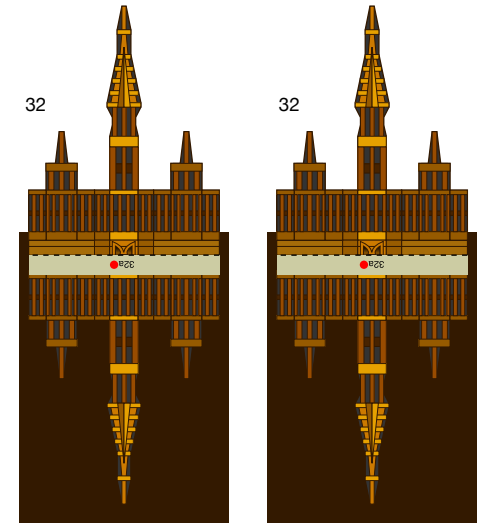

Big Ben, England: Pattern

Canon® is a registered trademark of Canon Inc. © Canon Inc. © Y.Watanabe