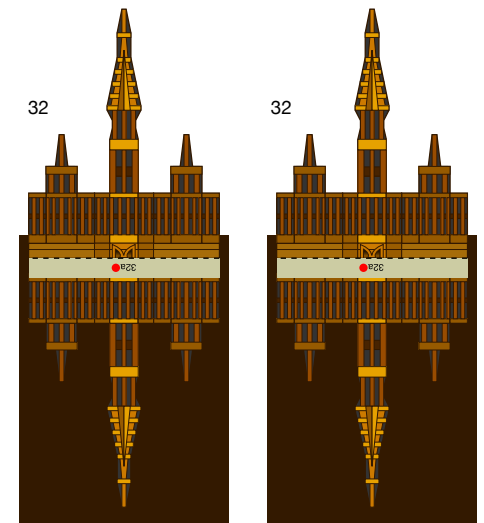

Big Ben, England: Pattern

Canon® is a registered trademark of Canon Inc. © Canon Inc. © Y.Watanabe