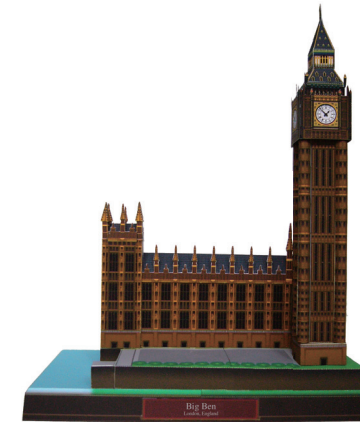

PAPER CRAFT

<http://www.canon.com/c-park/en/>

Big Ben, England

The world's most famous clock tower, Big Ben is named for Sir Benjamin Hall, the Parliamentary Commissioner of Works at the time of its completion, who was said to be of imposing stature. This clock tower attached to the Palace of Westminster (British parliament) sounds its quarter hour bell every 15 minutes. When a lamp shines at its top, parliament is in session.

*This model was designed for Papercraft and may differ from the original in some respects.

■ Parts list(pattern):Thirteen A4 sheets(No.1 to No.13)

■ No. of Parts:62

*Build the model by carefully reading the Assembly Instructions, in the parts sheet page order.

Front view