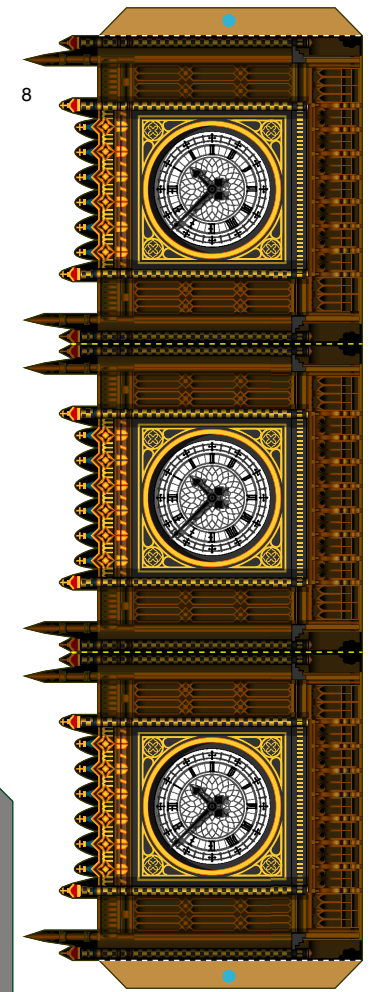

PAPER CRAFT

<http://www.canon.com/c-park/en/>

View of completed model

Big Ben, England

The world's most famous clock tower, Big Ben is named for Sir Benjamin Hall, the Parliamentary Commissioner of Works at the time of its completion, who was said to be of imposing stature. This clock tower attached to the Palace of Westminster (British parliament) sounds its quarter hour bell every 15 minutes. When a lamp shines at its top, parliament is in session.

*This model was designed for Papercraft and may differ from the original in some respects.

■ Parts list(pattern):Thirteen A4 sheets(No.1 to No.13)

■ No. of Parts:62

*Build the model by carefully reading the Assembly Instructions, in the parts sheet page order.

Front view

Rear view

Side view 1

Side view 2

Big Ben, England: Pattern

Canon® is a registered trademark of Canon Inc. © Canon Inc. © Y.Watanabe

2

Big Ben, England: Pattern