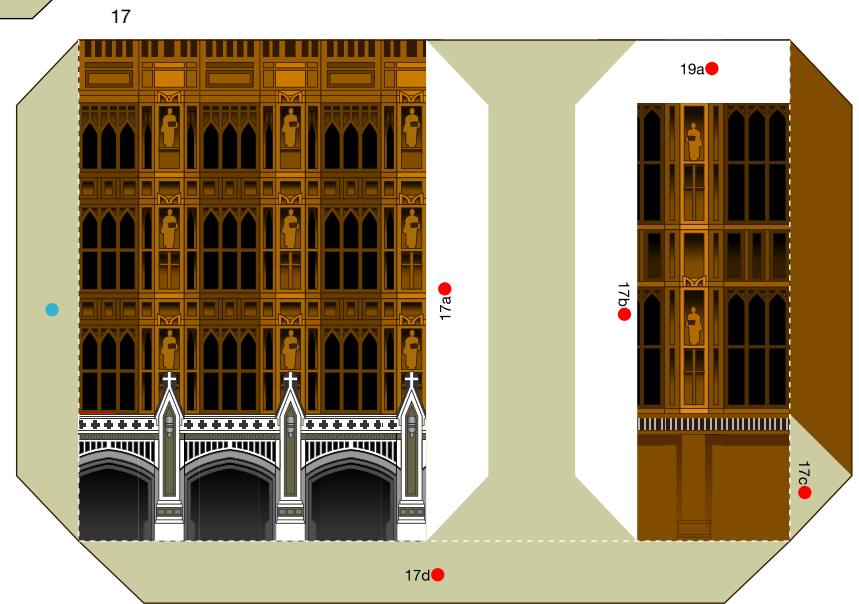

Big Ben, England: Pattern

Canon® is a registered trademark of Canon Inc. © Canon Inc. © Y.Watanabe