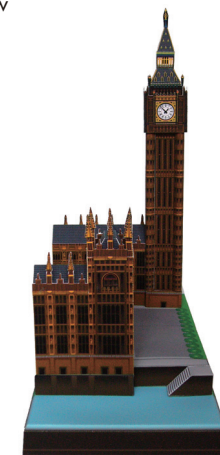

PAPER CRAFT

<http://www.canon.com/c-park/en/>

View of completed model

Big Ben, England

The world's most famous clock tower, Big Ben is named for Sir Benjamin Hall, the Parliamentary Commissioner of Works at the time of its completion, who was said to be of imposing stature. This clock tower attached to the Palace of Westminster (British parliament) sounds its quarter hour bell every 15 minutes. When a lamp shines at its top, parliament is in session.

Front view

Rear view

Side view 1

Side view 2

Big Ben, England: Pattern

Canon® is a registered trademark of Canon Inc. © Canon Inc. © Y.Watanabe

2

Big Ben, England: Pattern