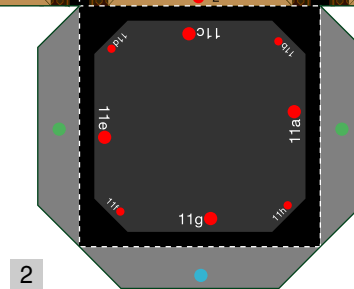

*This model was designed for Papercraft and may differ from the original in some respects.

■ Parts list(pattern):Thirteen A4 sheets(No.1 to No.13)

■ No. of Parts:62

*Build the model by carefully reading the Assembly Instructions, in the parts sheet page order.

Front view

Rear view

Side view 1

Side view 2

Big Ben, England: Pattern

Canon® is a registered trademark of Canon Inc. © Canon Inc. © Y.Watanabe

2

Big Ben, England: Pattern