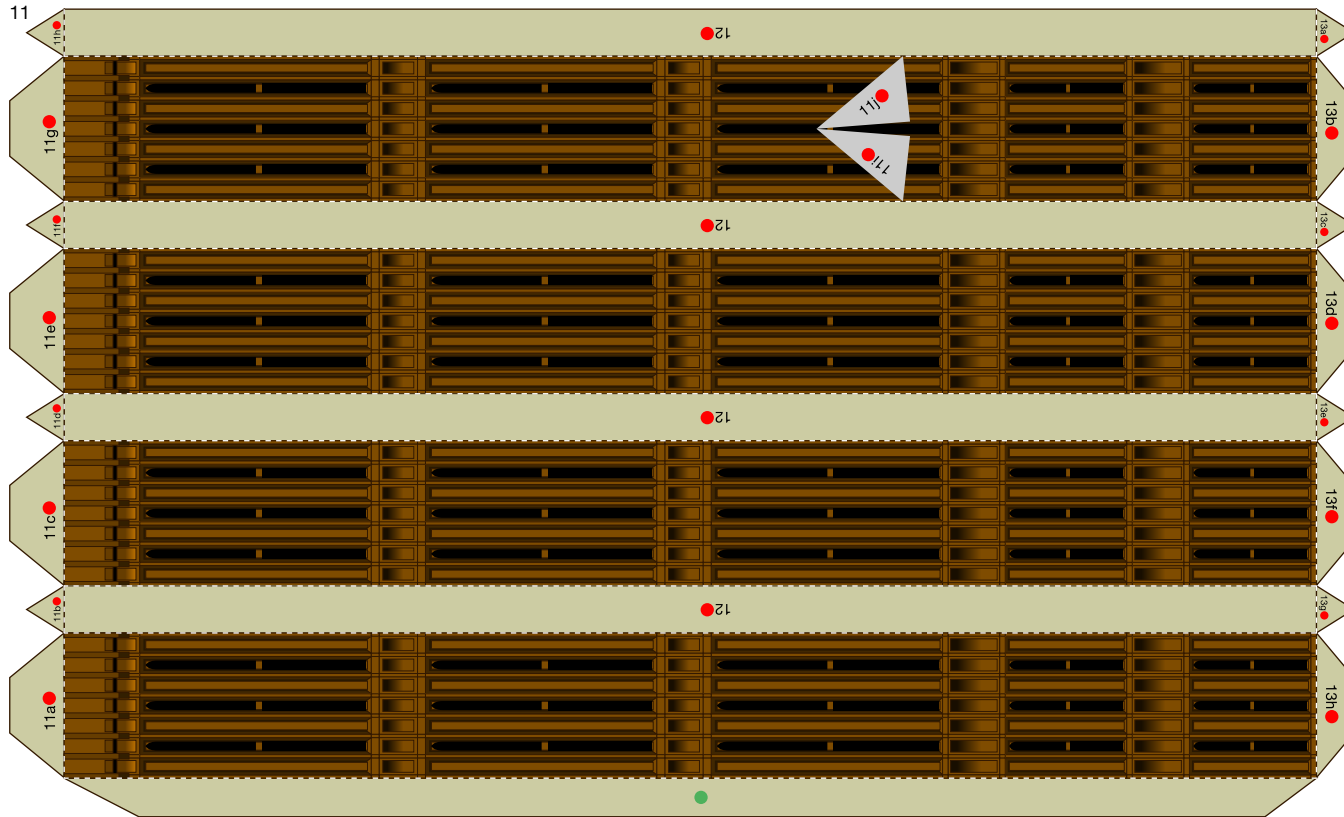

Big Ben, England: Pattern

Canon® is a registered trademark of Canon Inc. © Canon Inc. © Y.Watanabe