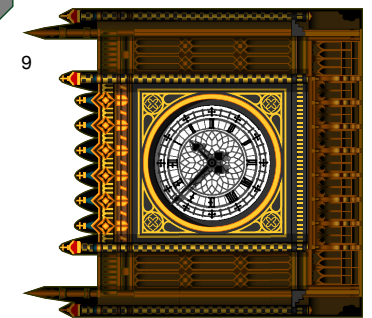

PAPER CRAFT

<http://www.canon.com/c-park/en/>

View of completed model

Big Ben, England

The world's most famous clock tower, Big Ben is named for Sir Benjamin Hall, the Parliamentary Commissioner of Works at the time of its completion, who was said to be of imposing stature. This clock tower attached to the Palace of Westminster (British parliament) sounds its quarter hour bell every 15 minutes. When a lamp shines at its top, parliament is in session.

Front view

Rear view

Side view 1

Side view 2

Big Ben, England: Pattern

Canon® is a registered trademark of Canon Inc. © Canon Inc. © Y.Watanabe

2

Big Ben, England: Pattern