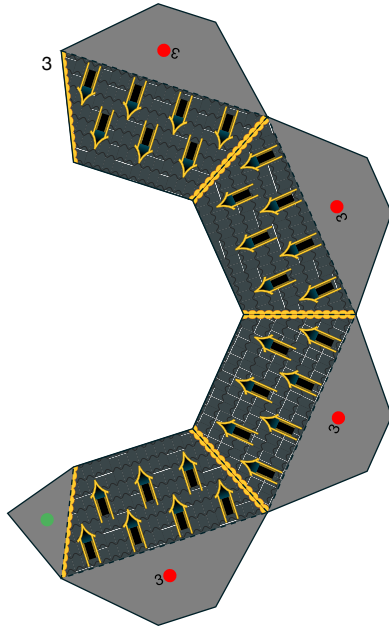

PAPER CRAFT

<http://www.canon.com/c-park/en/>

View of completed model

Big Ben, England

The world's most famous clock tower, Big Ben is named for Sir Benjamin Hall, the Parliamentary Commissioner of Works at the time of its completion, who was said to be of imposing stature. This clock tower attached to the Palace of Westminster (British parliament) sounds its quarter hour bell every 15 minutes. When a lamp shines at its top, parliament is in session.

*This model was designed for Papercraft and may differ from the original in some respects.

■ Parts list(pattern):Thirteen A4 sheets(No.1 to No.13)

■ No. of Parts:62

*Build the model by carefully reading the Assembly Instructions, in the parts sheet page order.

Front view

Rear view

Side view 1

Side view 2

Big Ben, England: Pattern

Canon® is a registered trademark of Canon Inc. © Canon Inc. © Y.Watanabe

2

Big Ben, England: Pattern