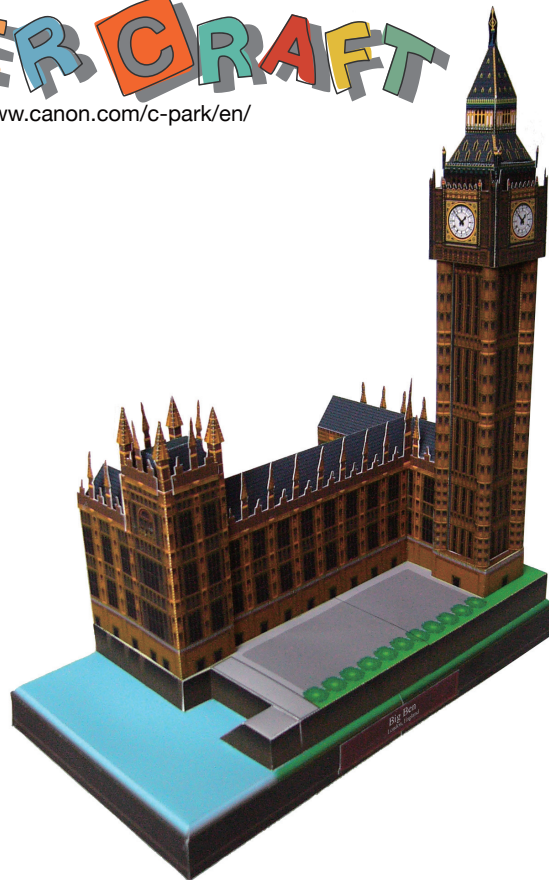

PAPER CRAFT

<http://www.canon.com/c-park/en/>

View of completed model

Big Ben, England

The world's most famous clock tower, Big Ben is named for Sir Benjamin Hall, the Parliamentary Commissioner of Works at the time of its completion, who was said to be of imposing stature. This clock tower attached to the Palace of Westminster (British parliament) sounds its quarter hour bell every 15 minutes. When a lamp shines at its top, parliament is in session.

*This model was designed for Papercraft and may differ from the original in some respects.

■ Parts list(pattern):Thirteen A4 sheets(No.1 to No.13)

■ No. of Parts:62

*Build the model by carefully reading the Assembly Instructions, in the parts sheet page order.