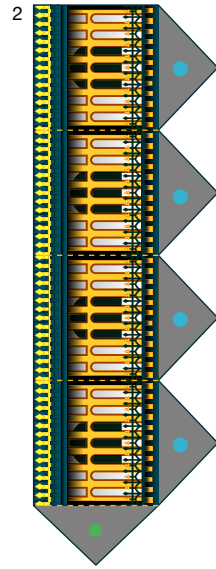

PAPER CRAFT

<http://www.canon.com/c-park/en/>

View of completed model

Big Ben, England

The world's most famous clock tower, Big Ben is named for Sir Benjamin Hall, the Parliamentary Commissioner of Works at the time of its completion, who was said to be of imposing stature. This clock tower attached to the Palace of Westminster (British parliament) sounds its quarter hour bell every 15 minutes. When a lamp shines at its top, parliament is in session.

*This model was designed for Papercraft and may differ from the original in some respects.

■ Parts list(pattern):Thirteen A4 sheets(No.1 to No.13)

■ No. of Parts:62

*Build the model by carefully reading the Assembly Instructions, in the parts sheet page order.

Front view

Rear view

Side view 1

Side view 2

Big Ben, England: Pattern

Canon® is a registered trademark of Canon Inc. © Canon Inc. © Y.Watanabe

2

Big Ben, England: Pattern