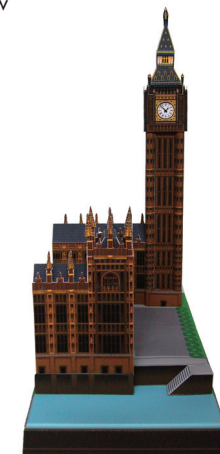

PAPER CRAFT

<http://www.canon.com/c-park/en/>

View of completed model

Big Ben, England

The world's most famous clock tower, Big Ben is named for Sir Benjamin Hall, the Parliamentary Commissioner of Works at the time of its completion, who was said to be of imposing stature. This clock tower attached to the Palace of Westminster (British parliament) sounds its quarter hour bell every 15 minutes. When a lamp shines at its top, parliament is in session.

*This model was designed for Papercraft and may differ from the original in some respects.

■ Parts list(pattern):Thirteen A4 sheets(No.1 to No.13)

■ No. of Parts:62

*Build the model by carefully reading the Assembly Instructions, in the parts sheet page order.

Front view

Rear view

Side view 1

Side view 2

Big Ben, England: Pattern

Canon® is a registered trademark of Canon Inc. © Canon Inc. © Y.Watanabe

2