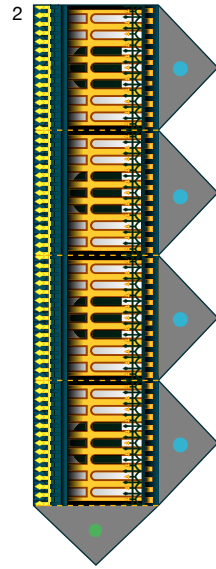

PAPER CRAFT

<http://www.canon.com/c-park/en/>

View of completed model

Big Ben, England

The world's most famous clock tower, Big Ben is named for Sir Benjamin Hall, the Parliamentary Commissioner of Works at the time of its completion, who was said to be of imposing stature. This clock tower attached to the Palace of Westminster (British parliament) sounds its quarter hour bell every 15 minutes. When a lamp shines at its top, parliament is in session.

*This model was designed for Papercraft and may differ from the original in some respects.

■ Parts list(pattern):Thirteen A4 sheets(No.1 to No.13)

■ No. of Parts:62

*Build the model by carefully reading the Assembly Instructions, in the parts sheet page order.

Front view

Rear view

Side view 1

Side view 2

Big Ben, England: Pattern

Canon® is a registered trademark of Canon Inc. © Canon Inc. © Y.Watanabe

2