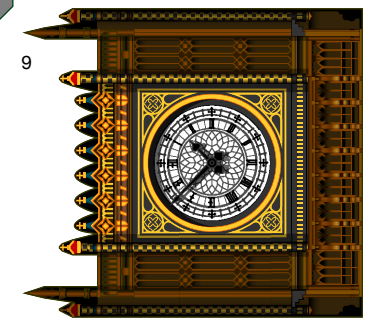

PAPER CRAFT

<http://www.canon.com/c-park/en/>

View of completed model

Big Ben, England

The world's most famous clock tower, Big Ben is named for Sir Benjamin Hall, the Parliamentary Commissioner of Works at the time of its completion, who was said to be of imposing stature. This clock tower attached to the Palace of Westminster (British parliament) sounds its quarter hour bell every 15 minutes. When a lamp shines at its top, parliament is in session.

Front view

Rear view

Side view 1

Side view 2

Big Ben, England: Pattern

Canon® is a registered trademark of Canon Inc. © Canon Inc. © Y.Watanabe

2