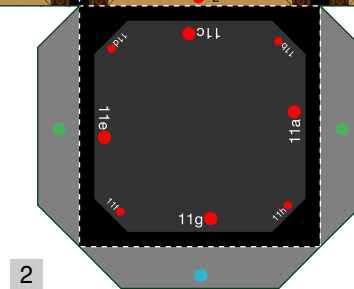

*This model was designed for Papercraft and may differ from the original in some respects.

■ Parts list(pattern):Thirteen A4 sheets(No.1 to No.13)

■ No. of Parts:62

*Build the model by carefully reading the Assembly Instructions, in the parts sheet page order.

Front view

Rear view

Side view 1

Side view 2

Big Ben, England: Pattern

Canon® is a registered trademark of Canon Inc. © Canon Inc. © Y.Watanabe

2