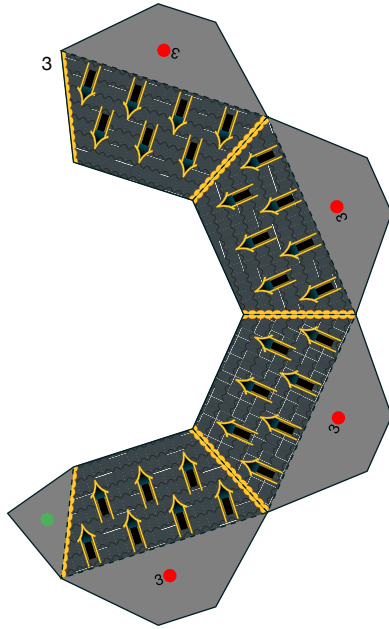

PAPER CRAFT

<http://www.canon.com/c-park/en/>

View of completed model

Big Ben, England

The world's most famous clock tower, Big Ben is named for Sir Benjamin Hall, the Parliamentary Commissioner of Works at the time of its completion, who was said to be of imposing stature. This clock tower attached to the Palace of Westminster (British parliament) sounds its quarter hour bell every 15 minutes. When a lamp shines at its top, parliament is in session.

*This model was designed for Papercraft and may differ from the original in some respects.

■ Parts list(pattern):Thirteen A4 sheets(No.1 to No.13)

■ No. of Parts:62

*Build the model by carefully reading the Assembly Instructions, in the parts sheet page order.

Front view

Rear view

Side view 1

Side view 2

Big Ben, England: Pattern

Canon® is a registered trademark of Canon Inc. © Canon Inc. © Y.Watanabe

2