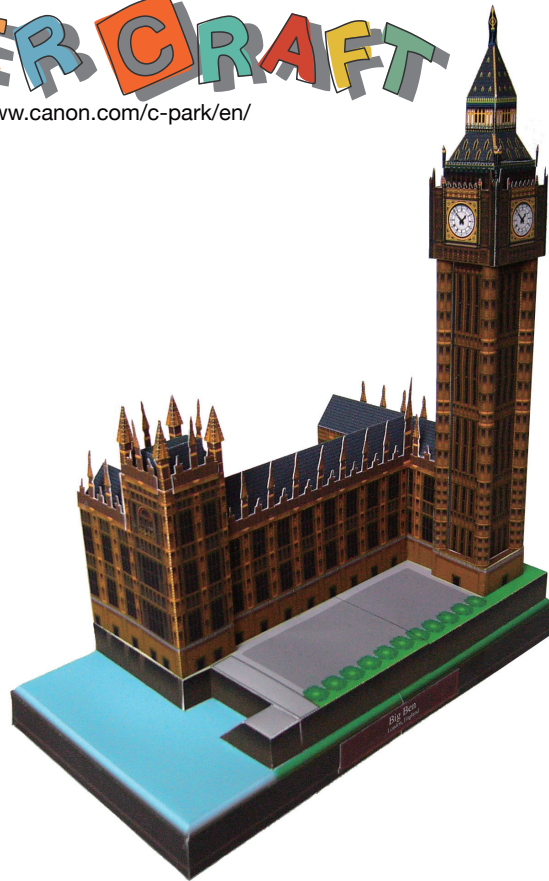

PAPER CRAFT

<http://www.canon.com/c-park/en/>

View of completed model

Big Ben, England

The world's most famous clock tower, Big Ben is named for Sir Benjamin Hall, the Parliamentary Commissioner of Works at the time of its completion, who was said to be of imposing stature. This clock tower attached to the Palace of Westminster (British parliament) sounds its quarter hour bell every 15 minutes. When a lamp shines at its top, parliament is in session.

*This model was designed for Papercraft and may differ from the original in some respects.

■ Parts list(pattern):Thirteen A4 sheets(No.1 to No.13)

■ No. of Parts:62

*Build the model by carefully reading the Assembly Instructions, in the parts sheet page order.

Front view

Rear view

Side view 1

Side view 2

Big Ben, England: Pattern

Canon® is a registered trademark of Canon Inc. © Canon Inc. © Y.Watanabe

2