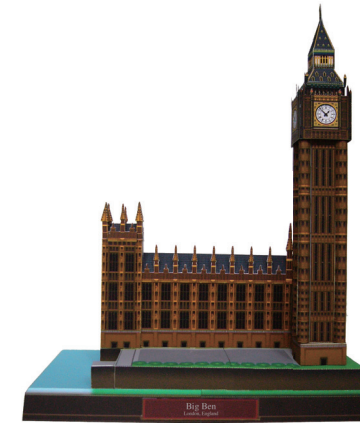

PAPER CRAFT

<http://www.canon.com/c-park/en/>

View of completed model

Big Ben, England

The world's most famous clock tower, Big Ben is named for Sir Benjamin Hall, the Parliamentary Commissioner of Works at the time of its completion, who was said to be of imposing stature. This clock tower attached to the Palace of Westminster (British parliament) sounds its quarter hour bell every 15 minutes. When a lamp shines at its top, parliament is in session.

*This model was designed for Papercraft and may differ from the original in some respects.

■ Parts list(pattern):Thirteen A4 sheets(No.1 to No.13)

■ No. of Parts:62

*Build the model by carefully reading the Assembly Instructions, in the parts sheet page order.

Front view

Rear view

Side view 1

Side view 2

Big Ben, England: Pattern

Canon® is a registered trademark of Canon Inc. © Canon Inc. © Y.Watanabe

2