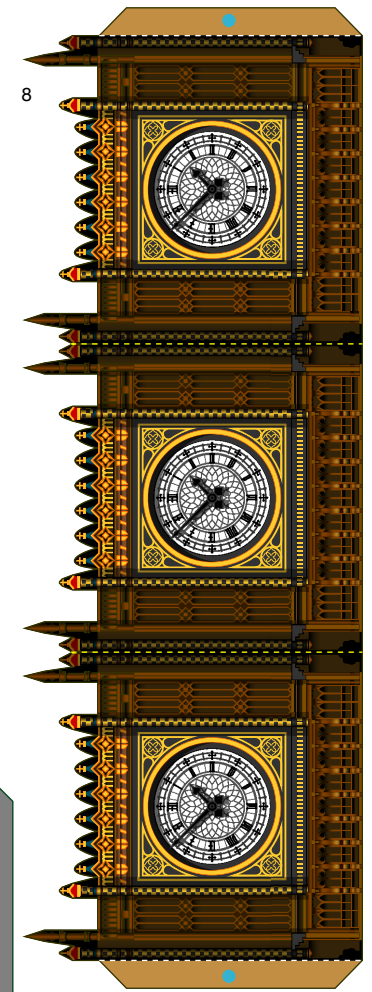

PAPER CRAFT

<http://www.canon.com/c-park/en/>

View of completed model

Big Ben, England

The world's most famous clock tower, Big Ben is named for Sir Benjamin Hall, the Parliamentary Commissioner of Works at the time of its completion, who was said to be of imposing stature. This clock tower attached to the Palace of Westminster (British parliament) sounds its quarter hour bell every 15 minutes. When a lamp shines at its top, parliament is in session.

*This model was designed for Papercraft and may differ from the original in some respects.

■ Parts list(pattern):Thirteen A4 sheets(No.1 to No.13)

■ No. of Parts:62

*Build the model by carefully reading the Assembly Instructions, in the parts sheet page order.

Front view

Rear view

Side view 1

Side view 2

Big Ben, England: Pattern

Canon® is a registered trademark of Canon Inc. © Canon Inc. © Y.Watanabe

2