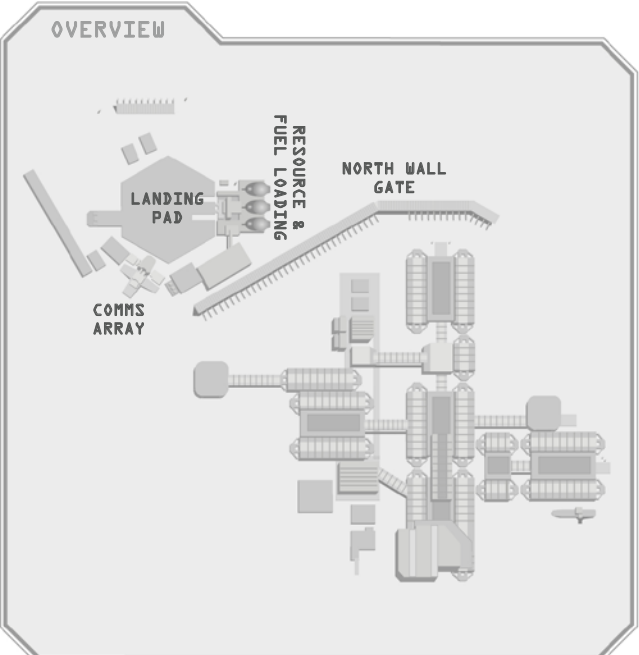

HADLEY'S HOPE

PLANETARY COLONY - ACHERON LV-426

5x5 METERS

LEVEL

OVERVIEW

MAP LEGEND

- | | | |
|---------------|-----------------|----------------------|
| LADDER ACCESS | INTERCOM | WORKSHOP/ENGINEERING |
| OBSERVATION | ACCESS TERMINAL | MAINFRAME |
| MED KIT | MEDLAB | ARMORY |

HADLEY'S HOPE

PLANETARY COLONY - ACHERON LV-426

5x5 METERS

AIR TRAFFIC CONTROL

LEVEL

HADLEY'S HOPE

PLANETARY COLONY - ACHERON LV-426

5x5 METERS

LEVEL