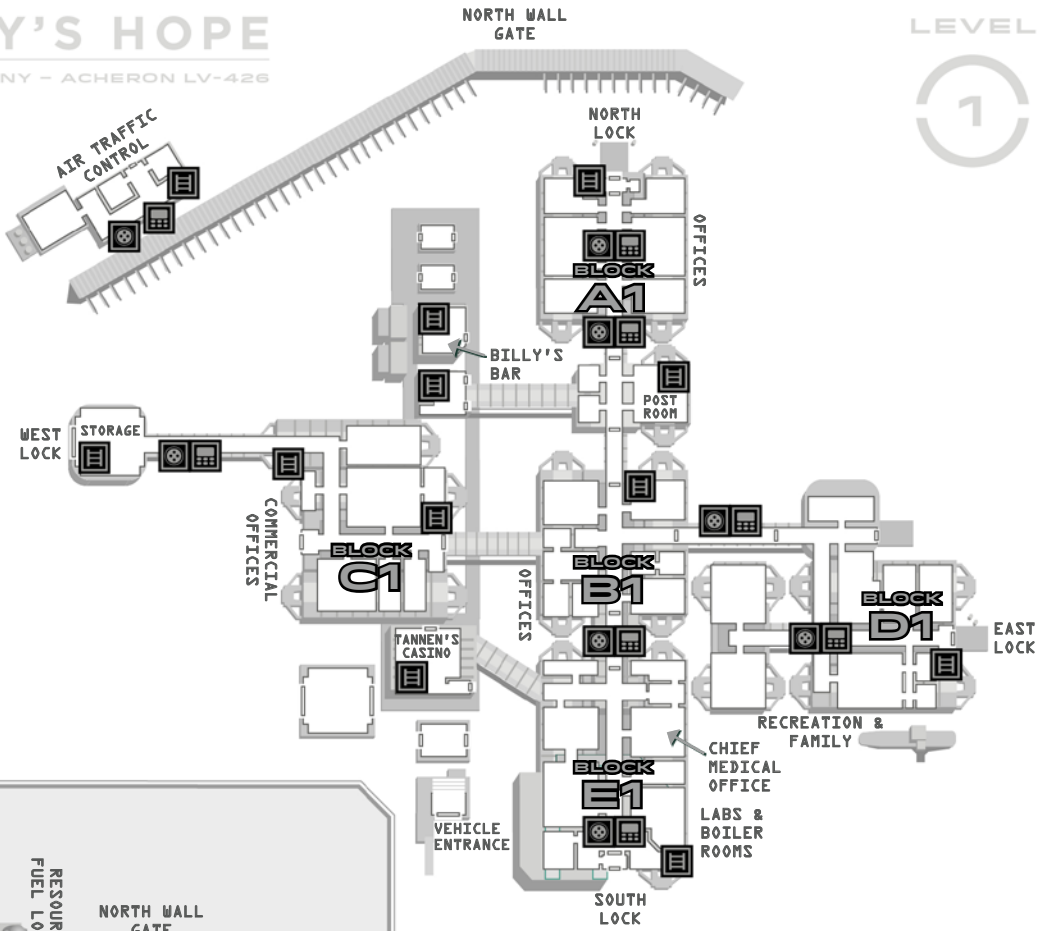

HADLEY'S HOPE

PLANETARY COLONY - ACHERON LV-426

5x5 METERS

LEVEL

OVERVIEW

MAP LEGEND

- | | | |
|---------------|-----------------|----------------------|
| LADDER ACCESS | INTERCOM | WORKSHOP/ENGINEERING |
| OBSERVATION | ACCESS TERMINAL | MAINFRAME |
| MED KIT | MEDLAB | ARMORY |

HADLEY'S HOPE

PLANETARY COLONY - ACHERON LV-426

5x5 METERS

AIR TRAFFIC CONTROL

LEVEL

HADLEY'S HOPE

PLANETARY COLONY - ACHERON LV-426

5x5 METERS

LEVEL