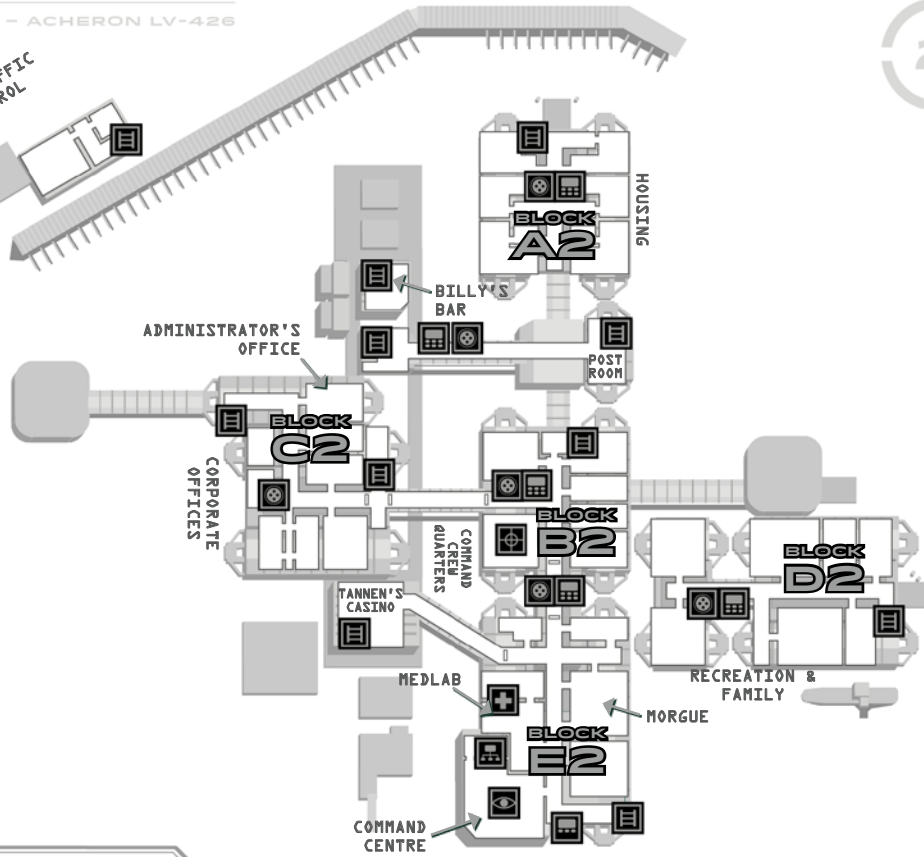

HADLEY'S HOPE

PLANETARY COLONY - ACHERON LV-426

5x5 METERS

LEVEL

OVERVIEW

MAP LEGEND

- | | | |
|---------------|-----------------|----------------------|
| LADDER ACCESS | INTERCOM | WORKSHOP/ENGINEERING |
| OBSERVATION | ACCESS TERMINAL | MAINFRAME |
| MED KIT | MEDLAB | ARMORY |

HADLEY'S HOPE

PLANETARY COLONY - ACHERON LV-426

5x5 METERS

AIR TRAFFIC CONTROL

LEVEL

HADLEY'S HOPE

PLANETARY COLONY - ACHERON LV-426

5x5 METERS

LEVEL