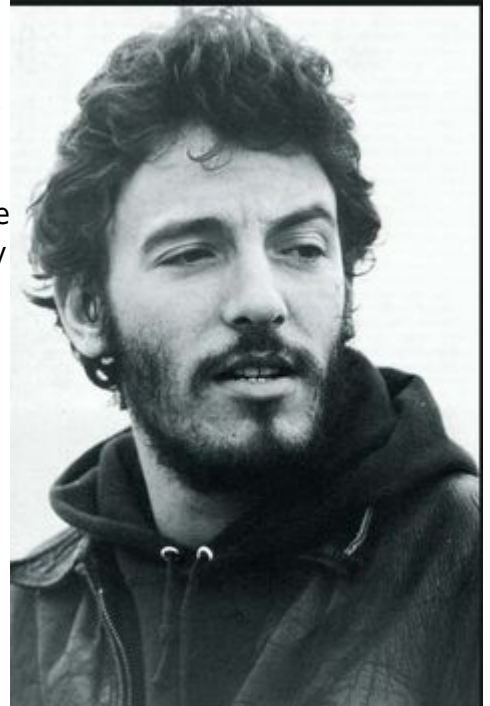

Hotei

“Hotei was not tall, a few inches shy of six feet, but a confidence in his stance and knowing tilt of his head made him seem bigger than he was. He seemed to have a smug smirk permanently stuck on his face but his light green eyes were too cunning and did not seem to share that same humor. Hotei pushed his hair, a pure mess of dark brown curls, out of his face before turning around the room and trying to get his bearings. Mostly, he looked to be a very normal and average man, not out of place in any setting, and easily forgettable - if not for the present situation.”