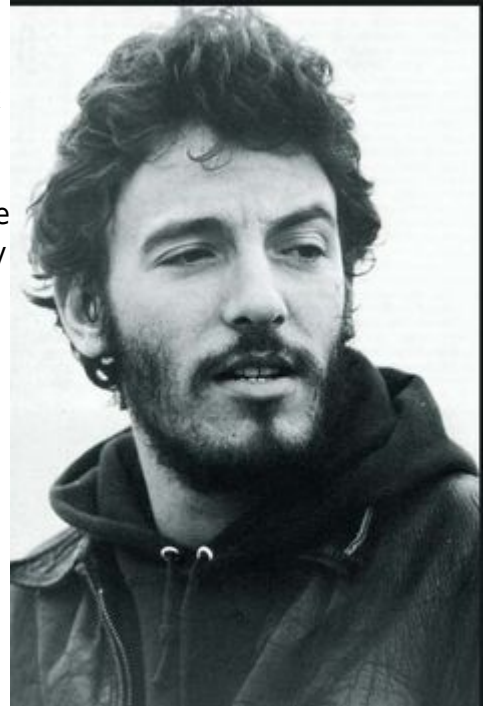

# Hotei

“Hotei was not tall, a few inches shy of six feet, but a confidence in his stance and knowing tilt of his head made him seem bigger than he was. He seemed to have a smug smirk permanently stuck on his face but his light green eyes were too cunning and did not seem to share that same humor. Hotei pushed his hair, a pure mess of dark brown curls, out of his face before turning around the room and trying to get his bearings. Mostly, he looked to be a very normal and average man, not out of place in any setting, and easily forgettable - if not for the present situation.”