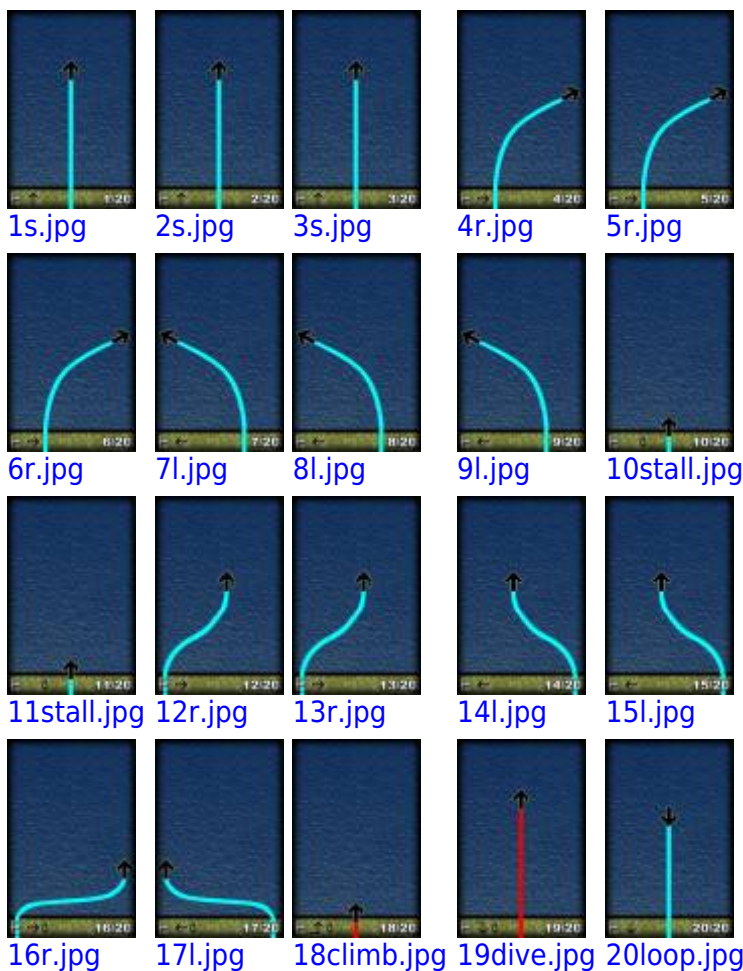

E Deck

Agility: 2
Speed: 2

From:
<https://curufea.com/> - **Curufea**

Permanent link:
<https://curufea.com/doku.php?id=games:card:dowdecke>

Last update: **2013/03/19 18:27**